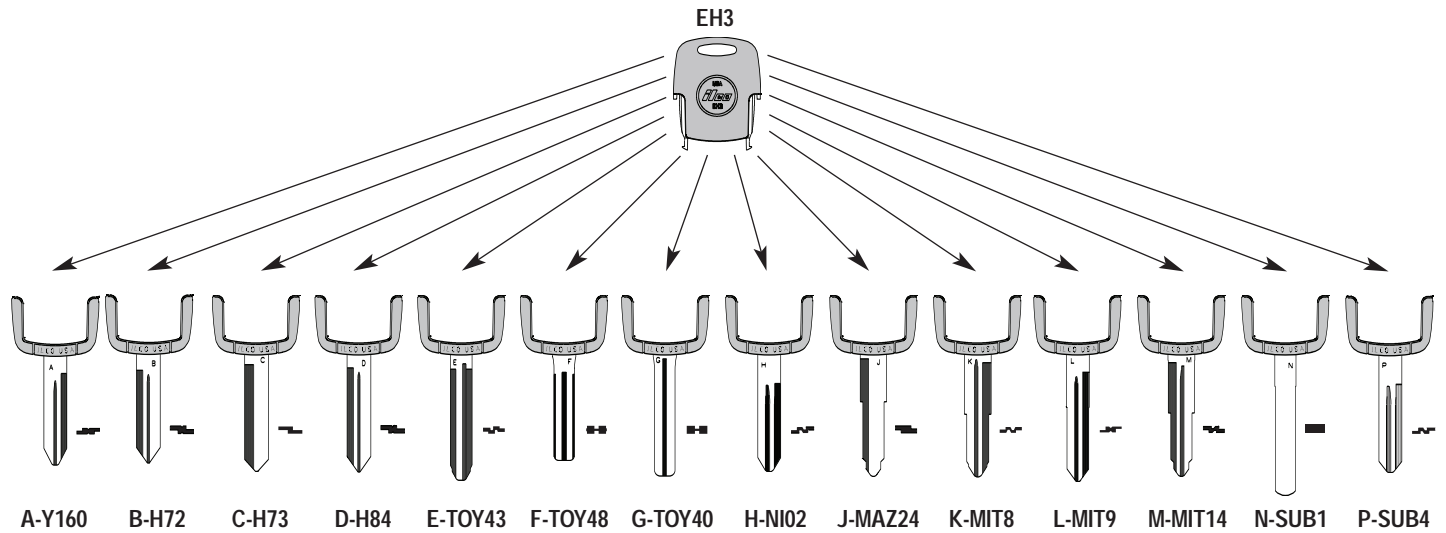

KEY NEWS

These keys are now in inventory

Ilco® Electronic Cloneable Key System

Ilco No.: EH3 Electronic Key Head
Price Group: 60
Packaged: 1/Bag, 5/Box
UPC No.: 0364482300006

Complete Key

H73-EK3
 62
 1/Bag, 5/Box
 036448230204